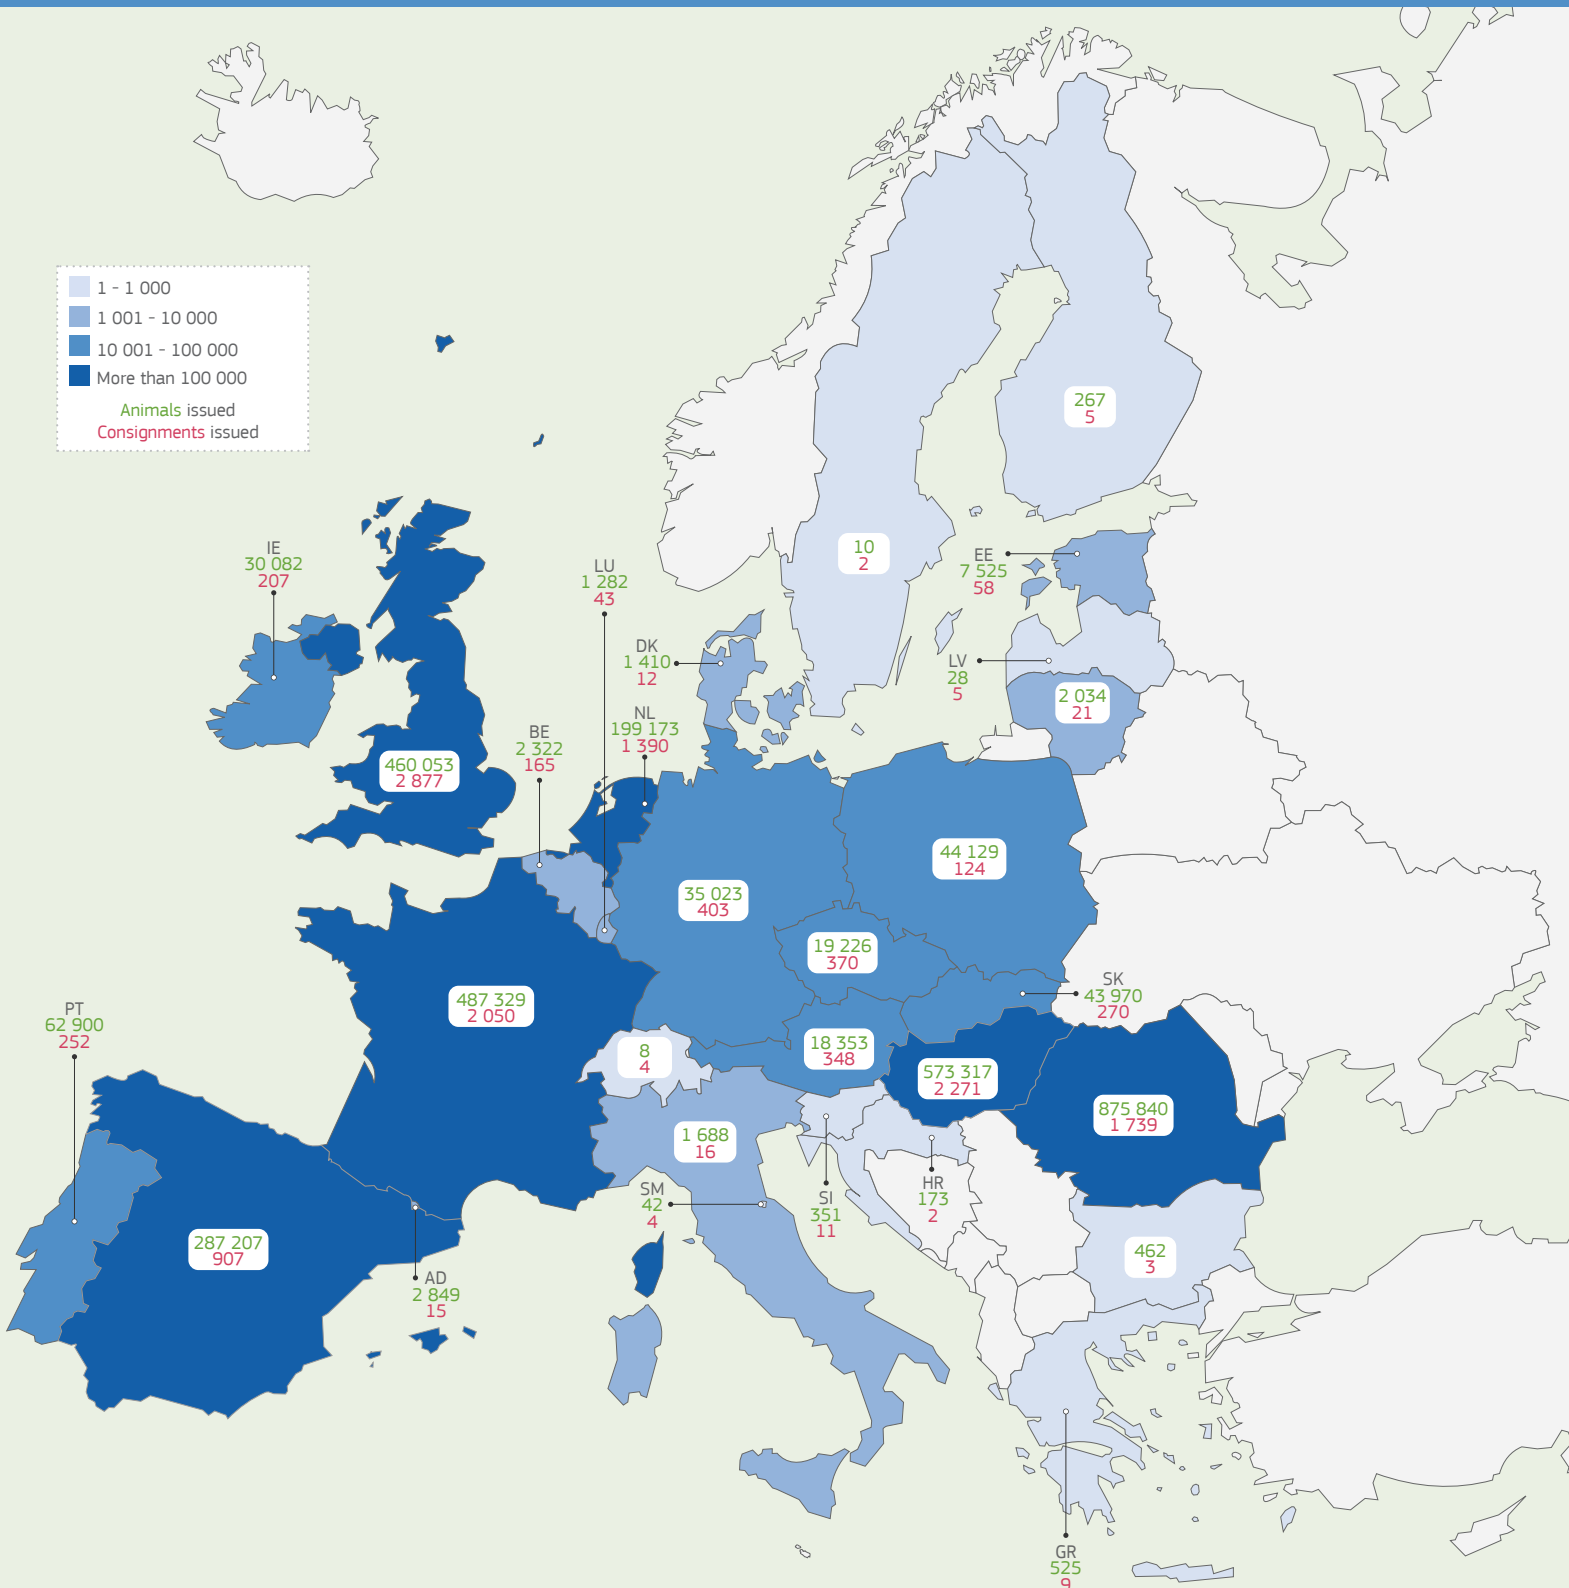

# 2015

TRAdE Control and Expert System (TRACES)

SHEEP | Animals and consignments issued

# SHEEP | Animals and consignments received