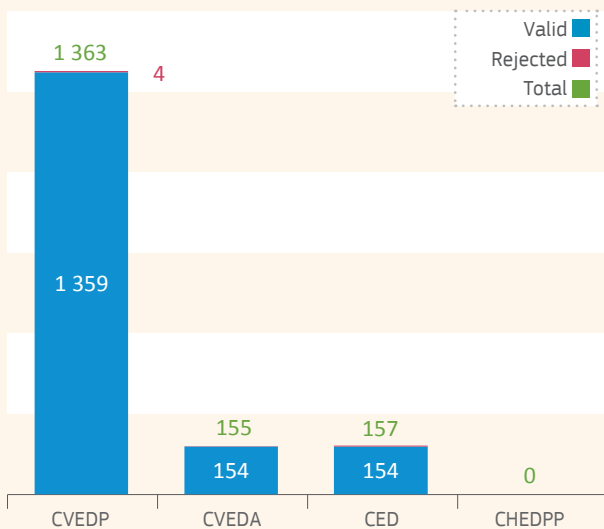

## TRAdE Control and Expert System (TRACES) CYPRUS (CY)

**Central Competent Authority (CCA):**

**Υπουργείο Γεωργίας, Αγροτικής Ανάπτυξης και Περιβάλλοντος / Ministry of Agriculture, Rural development and environment**

### ACTIVITY OF BORDER INSPECTION POSTS, DESIGNATED POINTS OF ENTRY AND ENTRY POINTS

Number of launched Re-Enforced Checks: **0**