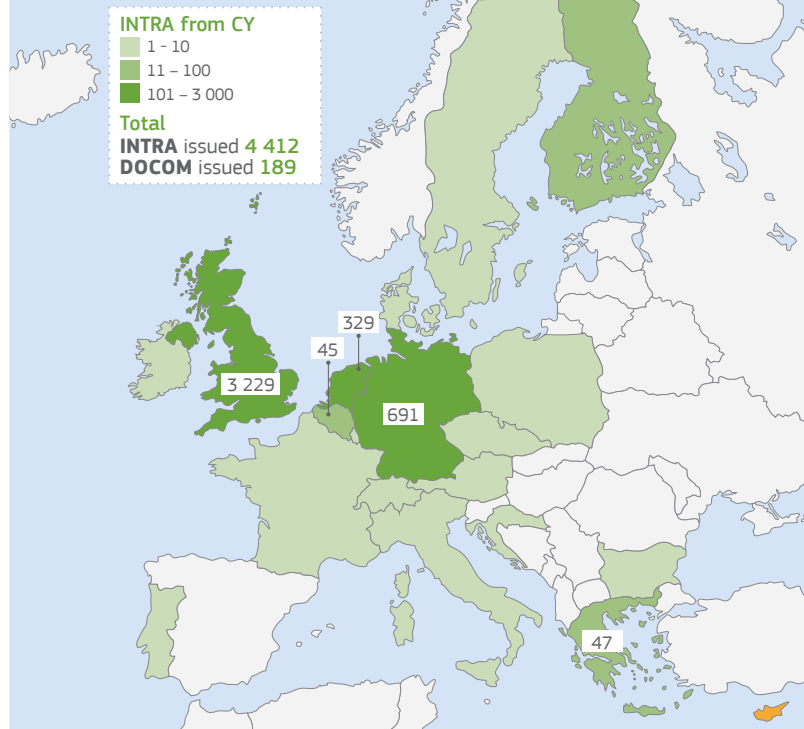

### ACTIVITY OF BORDER INSPECTION POSTS, DESIGNATED POINTS OF ENTRY AND ENTRY POINTS

Number of launched Re-Enforced Checks: **0**

### ACTIVITY OF THE 5 LOCAL COMPETENT AUTHORITIES