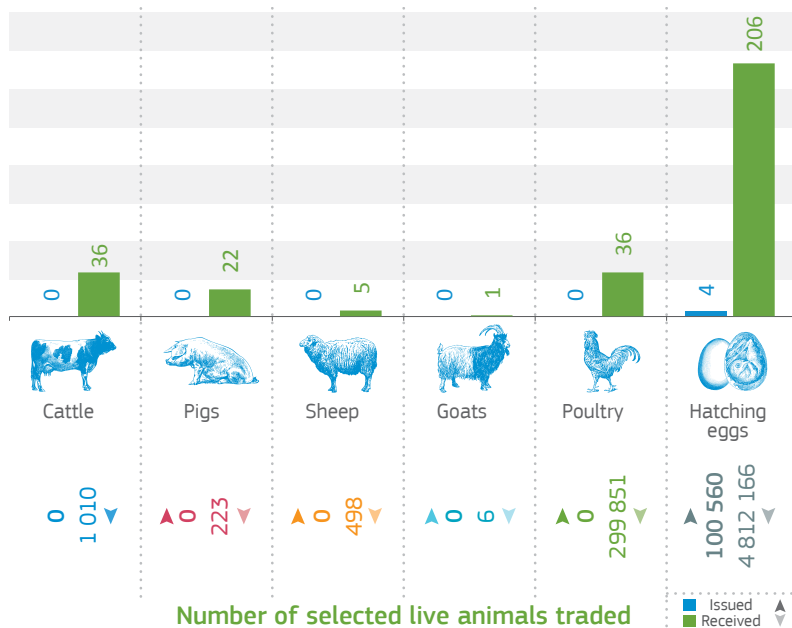

### ACTIVITY OF BORDER INSPECTION POSTS, DESIGNATED POINTS OF ENTRY AND ENTRY POINTS

Number of launched Re-Enforced Checks: **0**

### ACTIVITY OF THE 5 LOCAL COMPETENT AUTHORITIES

### Number of selected live animals traded