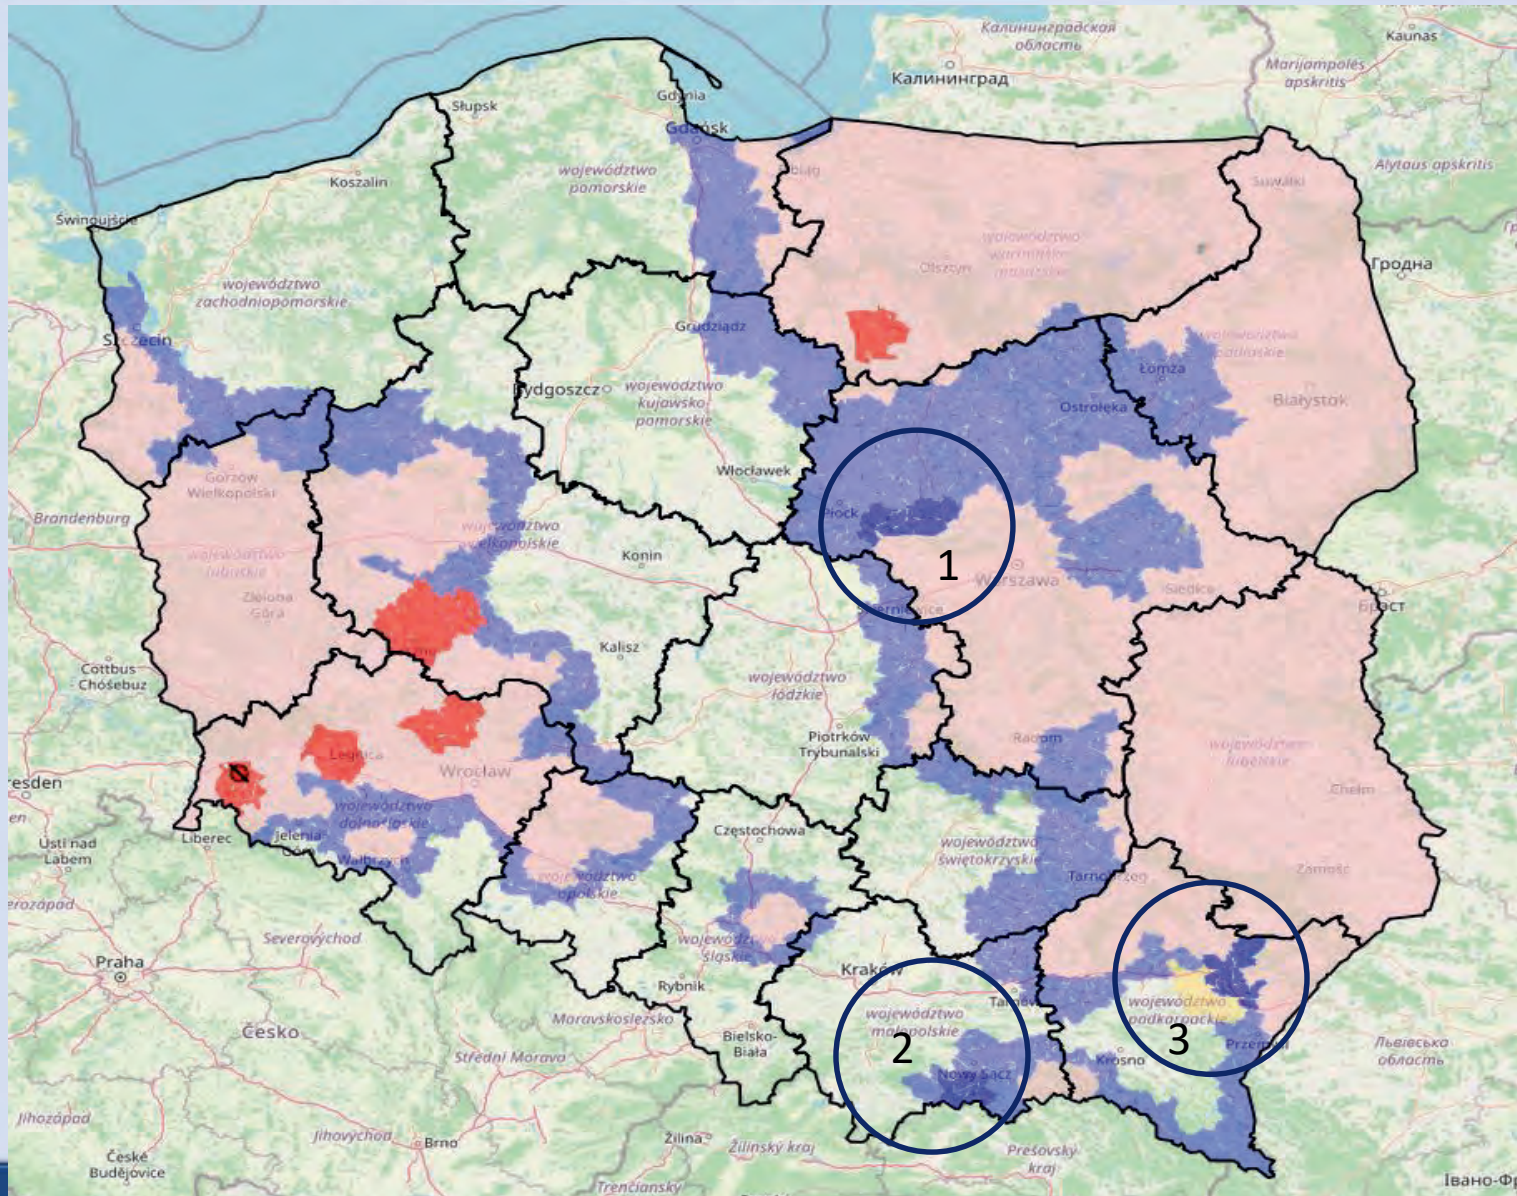

CIR 2023/835 of 19 April 2023

ASF outbreaks in WB 2023 24/04/2023

1165 outbreaks in WB

voivodeship	no. of outbreaks in WB	no. of WB positive
dolnośląskie	597	1006
lubelskie	154	287
lubuskie	57	91
mazowieckie	33	44
opolskie	120	190
podkarpackie	5	7
podlaskie	18	26
pomorskie	16	31
warmińsko-mazurskie	57	66
wielkopolskie	77	53
zachodniopomorskie	31	71
summary	1165	1914

dead	1564
shot	346
killed in road accidents	4
ethanized	0

Situation in wild boar

CIR 2023/835 of 19 April 2023

Івано-Ф

Amendments of regionalisation

Amendments of regionalisation

1 - mazowieckie region - reversion to RZ I – 2 districts:

In płocki district – 4 municipalities of:

- Słubice – no outbreaks in WB
- Bodzanów – no outbreaks in WB
- Mała Wieś - last outbreak in wild boar - 08.09.2020
- Wyszogród last outbreak in wild boar 26.07.2019

2 – małopolskie region- reversion to RZ I

The only one- single outbreak in wild boar confirmed 29.04.2022 in municipality of Rytro.

The area of RZ II to be reverted concern 2 districts:

- nowosądecki – municipalities of Piwniczna – Zdrój, Rytro, Stary Sącz, Nawojowa and part of Łącko,
- - nowotarski – municipality of Szczawnica.