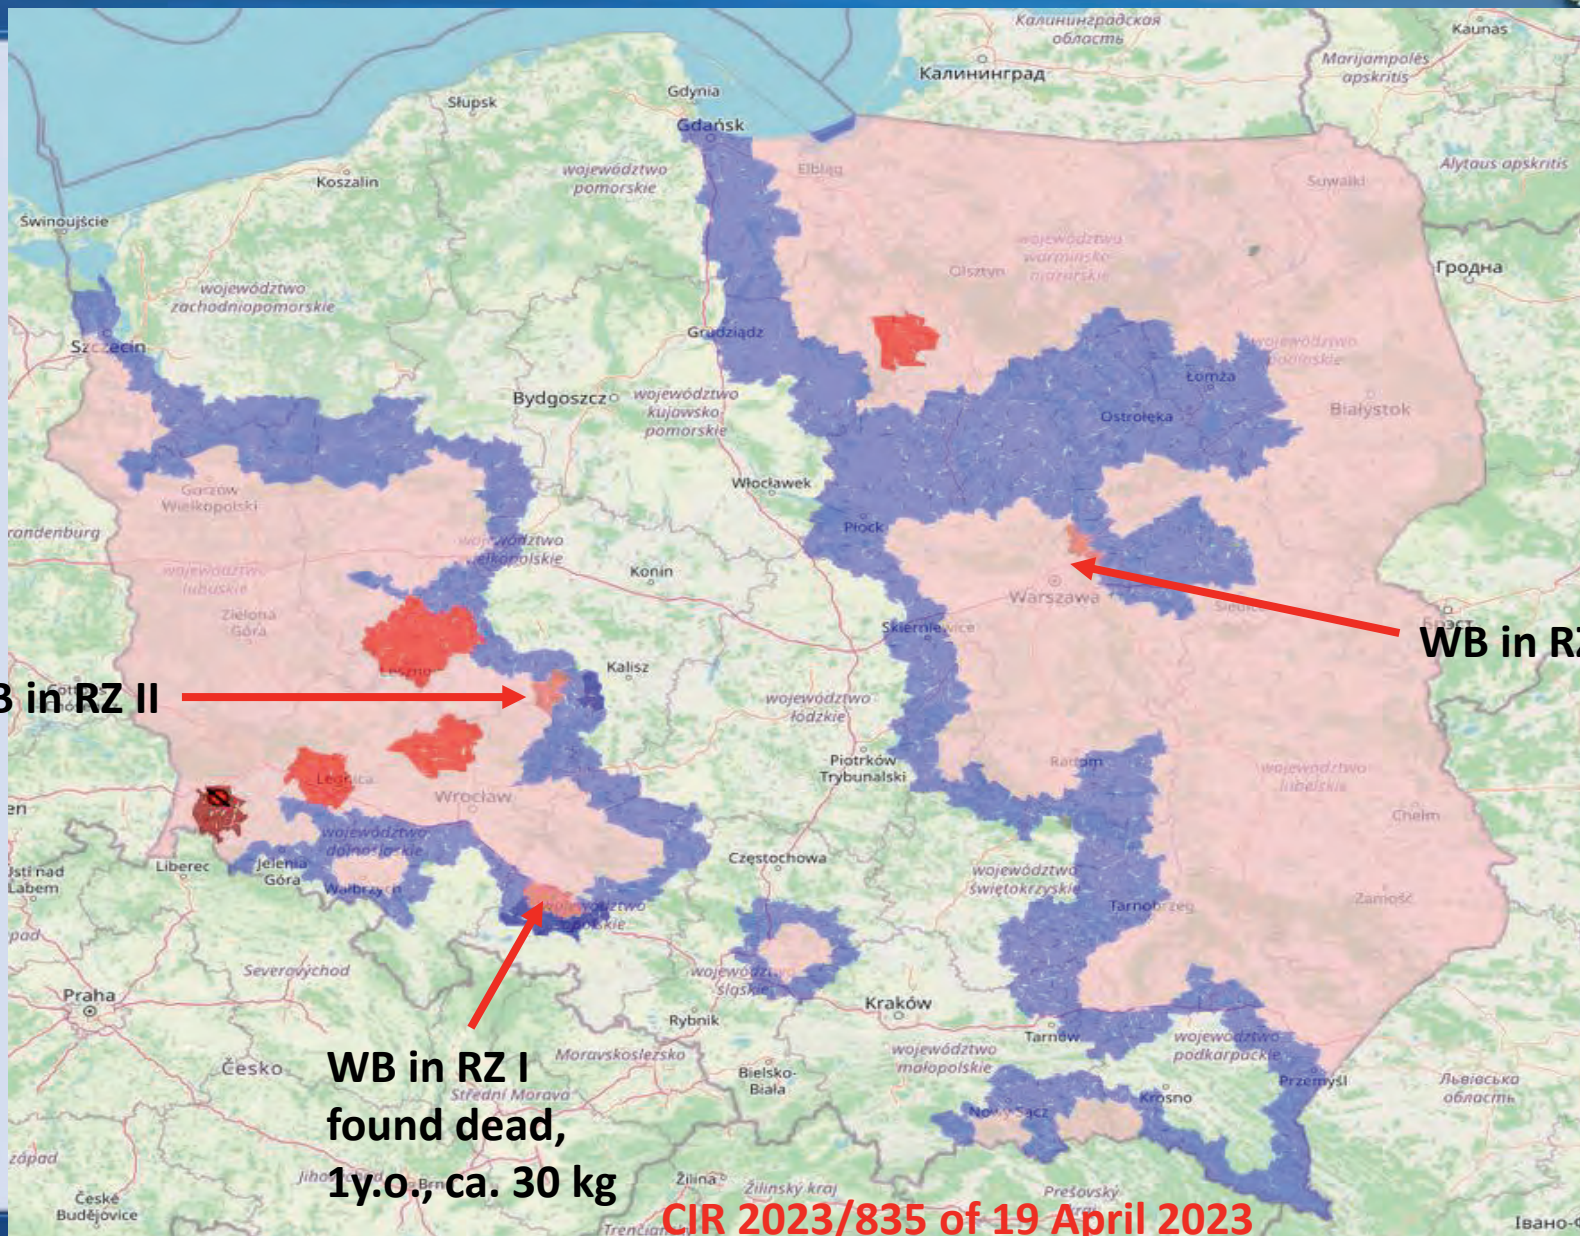

CIR 2023/835 of 19 April 2023

ASF outbreaks in WB 2023 24/04/2023

1165 outbreaks in WB

voivodeship	no. of outbreaks in WB	no. of WB positive
dolnośląskie	597	1006
lubelskie	154	287
lubuskie	57	91
mazowieckie	33	44
opolskie	120	190
podkarpackie	5	7
podlaskie	18	26
pomorskie	16	31
warmińsko-mazurskie	57	66
wielkopolskie	77	53
zachodniopomorskie	31	71
summary	1165	1914

dead	1564
shot	346
killed in road accidents	4
ethanized	0

Situation in wild boar

CIR 2023/835 of 19 April 2023

Івано-Ф

Amendments of regionalisation

Amendments of regionalisation

1 - mazowieckie region - reversion to RZ I – 2 districts:

In płocki district – 4 municipalities of:

- Słubice – no outbreaks in WB
- Bodzanów – no outbreaks in WB
- Mała Wieś - last outbreak in wild boar - 08.09.2020
- Wyszogród last outbreak in wild boar 26.07.2019

2 – małopolskie region- reversion to RZ I

The only one- single outbreak in wild boar confirmed 29.04.2022 in municipality of Rytro.

The area of RZ II to be reverted concern 2 districts:

- nowosądecki – municipalities of Piwniczna – Zdrój, Rytro, Stary Sącz, Nawojowa and part of Łącko,
- - nowotarski – municipality of Szczawnica.