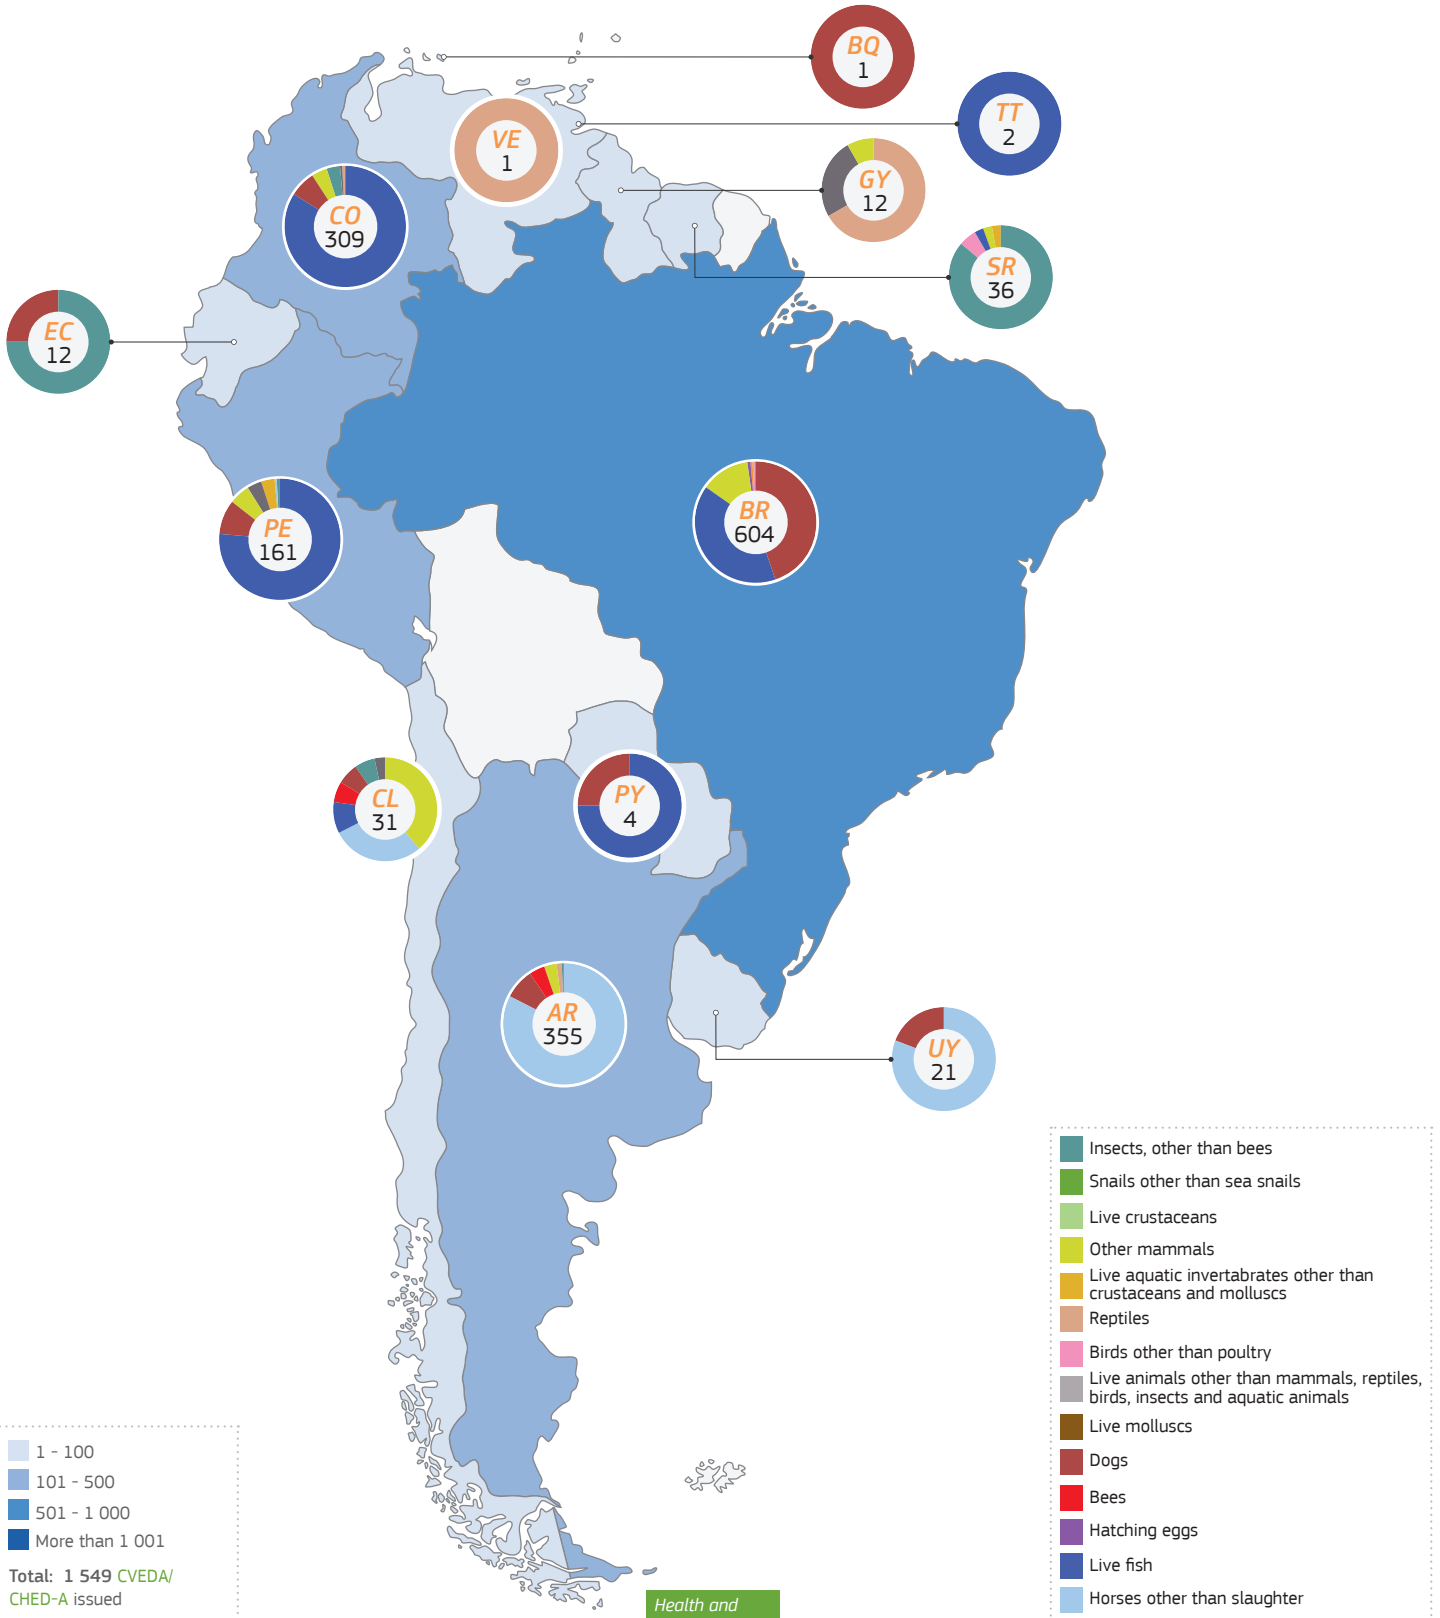

# 2020

TRAdE Control and Expert System (TRACES)

South America | **CVEDA/CHED-A issued**

1 - 100  
 101 - 500  
 501 - 1 000  
 More than 1 001  
**Total: 1 549 CVEDA/CHED-A issued**

- Insects, other than bees
- Snails other than sea snails
- Live crustaceans
- Other mammals
- Live aquatic invertebrates other than crustaceans and molluscs
- Reptiles
- Birds other than poultry
- Live animals other than mammals, reptiles, birds, insects and aquatic animals
- Live molluscs
- Dogs
- Bees
- Hatching eggs
- Live fish
- Horses other than slaughter