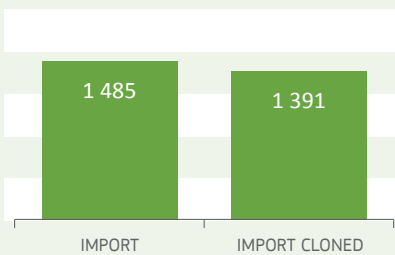

Certification activity