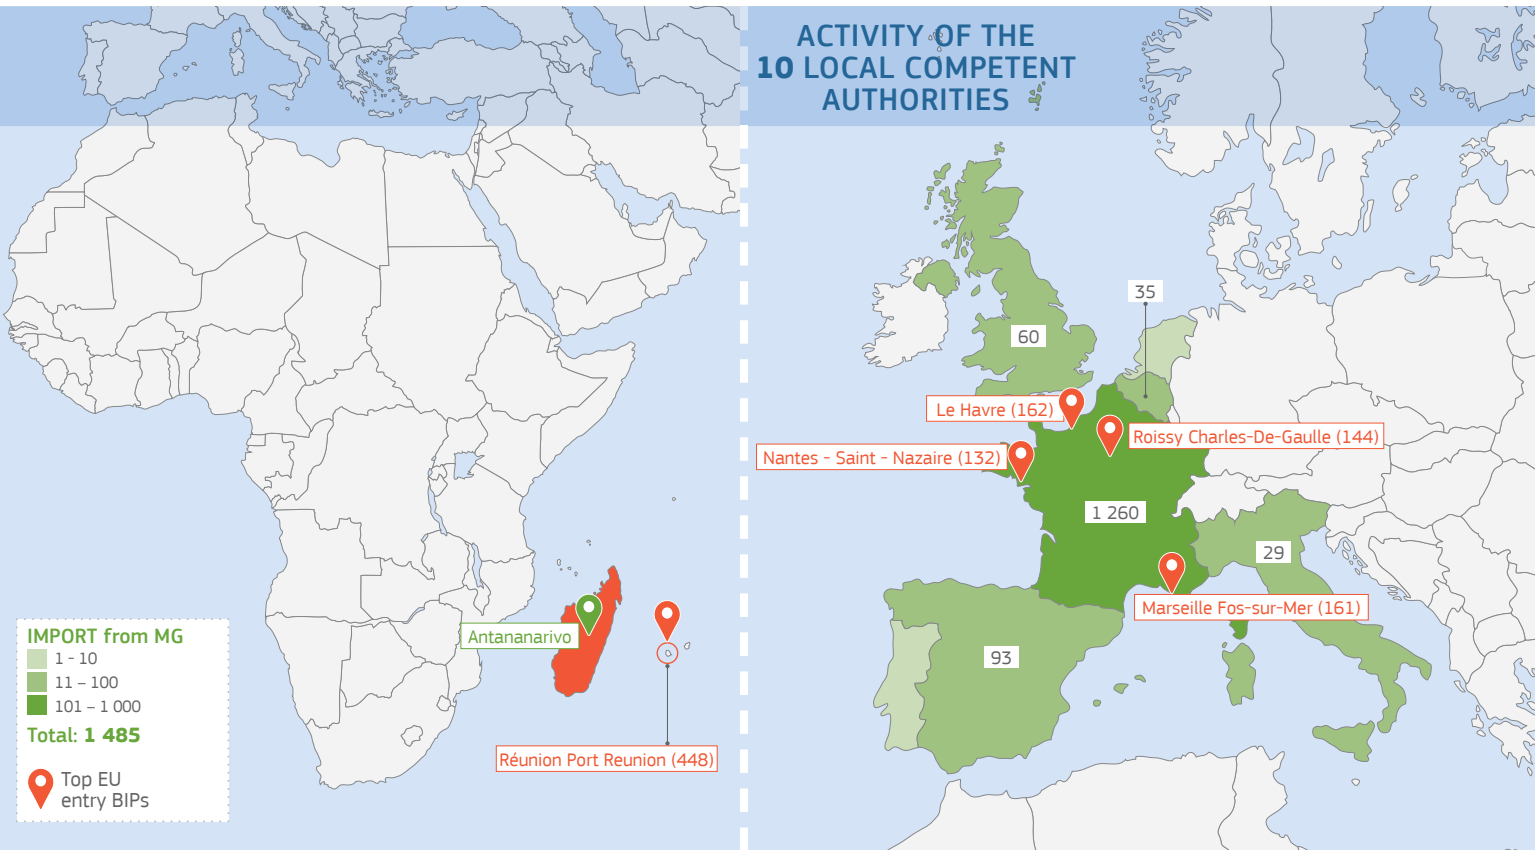

## TRAdE Control and Expert System (TRACES)

### MADAGASCAR (MG)

**Central Competent Authority (CCA):**  
**Autorite Sanitaire Halieutique**  
 Rue Farafaty, Ampandrianomby  
 Analamanga, Antananarivo Renivohitra