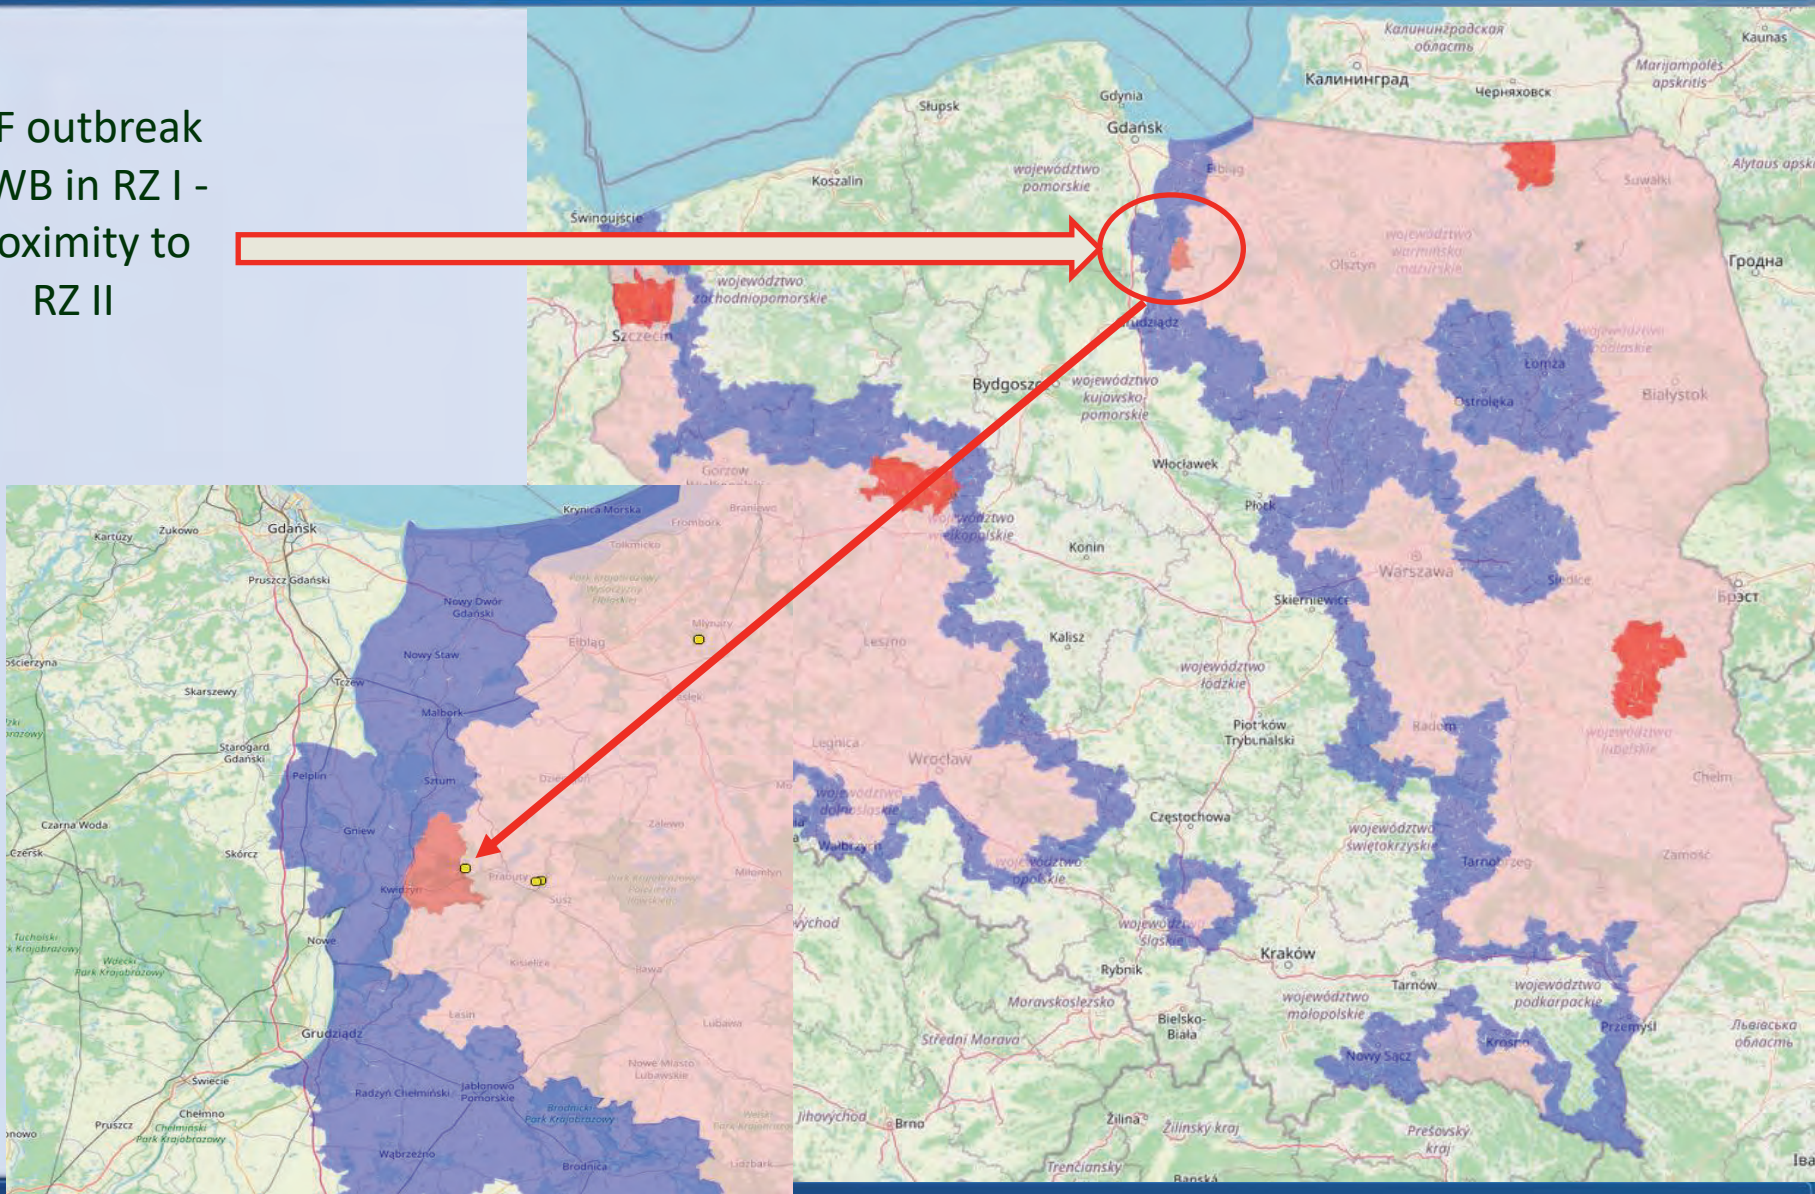

30 outbreaks in 6 regions:

- 16 outbreaks in RZ III
- 12 outbreaks in RZ II
- 2 outbreak in RZ I

ASF outbreaks in WB 2023 13/12/2023

2573 outbreaks in WB

voivodeship	no. of outbreaks in WB	no. of WB positive
dolnośląskie	1067	1720
lubelskie	372	597
lubuskie	129	181
małopolskie	6	6
mazowieckie	99	159
opolskie	221	376
podkarpackie	33	36
podlaskie	46	55
pomorskie	42	69
świętokrzyskie	7	7
warmińsko-mazurskie	141	185
wielkopolskie	150	177
zachodniopomorskie	260	393
summary	2573	3961

dead	2988
shot	942
killed in road accidents	31
euthanized	0

Amendment of RZ II

ASF outbreak
in WB in RZ I -
proximity to
RZ II

Thank you