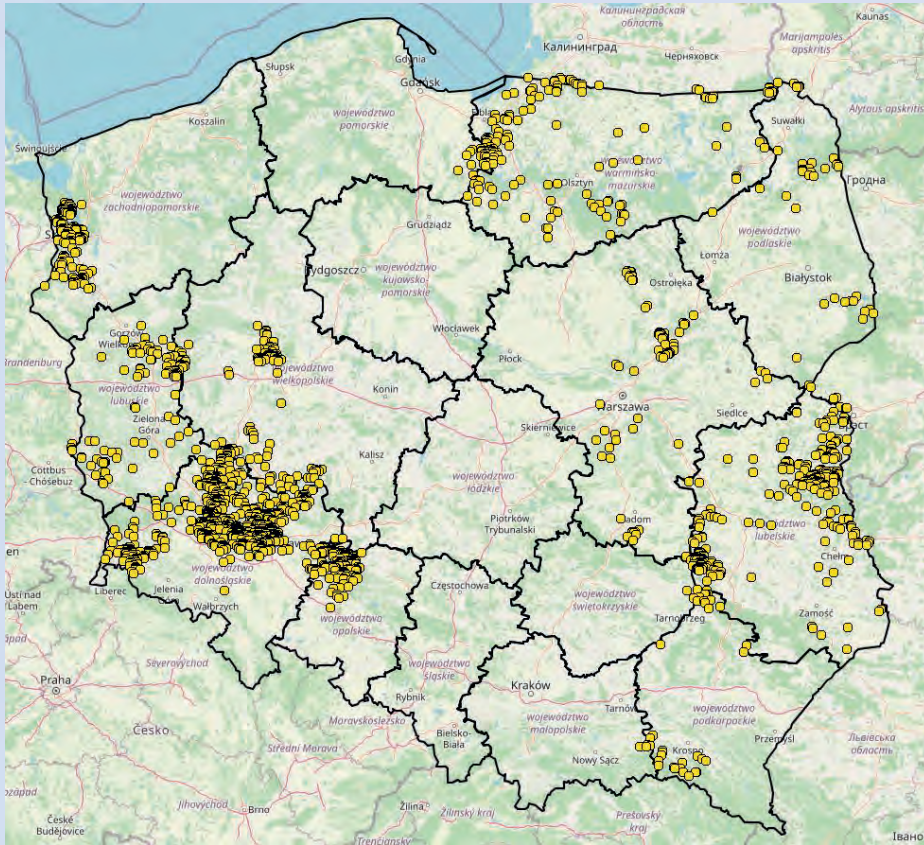

African swine fever in Poland – update

AHW.A.03.(SF).(POLAND).PL ASF SCPAFF 14-15.12.2023

SCPAFF 14-15 December 2023

PIGS

None outbreaks since
last PAFF

Last outbreak
confirmed
12.10.2023

All restricted
zones lifted

30 outbreaks in 6 regions:

- 16 outbreaks in RZ III
- 12 outbreaks in RZ II
- 2 outbreak in RZ I

ASF outbreaks in WB 2023 13/12/2023

2573 outbreaks in WB

voivodeship	no. of outbreaks in WB	no. of WB positive
dolnośląskie	1067	1720
lubelskie	372	597
lubuskie	129	181
małopolskie	6	6
mazowieckie	99	159
opolskie	221	376
podkarpackie	33	36
podlaskie	46	55
pomorskie	42	69
świętokrzyskie	7	7
warmińsko-mazurskie	141	185
wielkopolskie	150	177
zachodniopomorskie	260	393
summary	2573	3961

dead	2988
shot	942
killed in road accidents	31
euthanized	0

Amendment of RZ II

ASF outbreak
in WB in RZ I -
proximity to
RZ II

Thank you